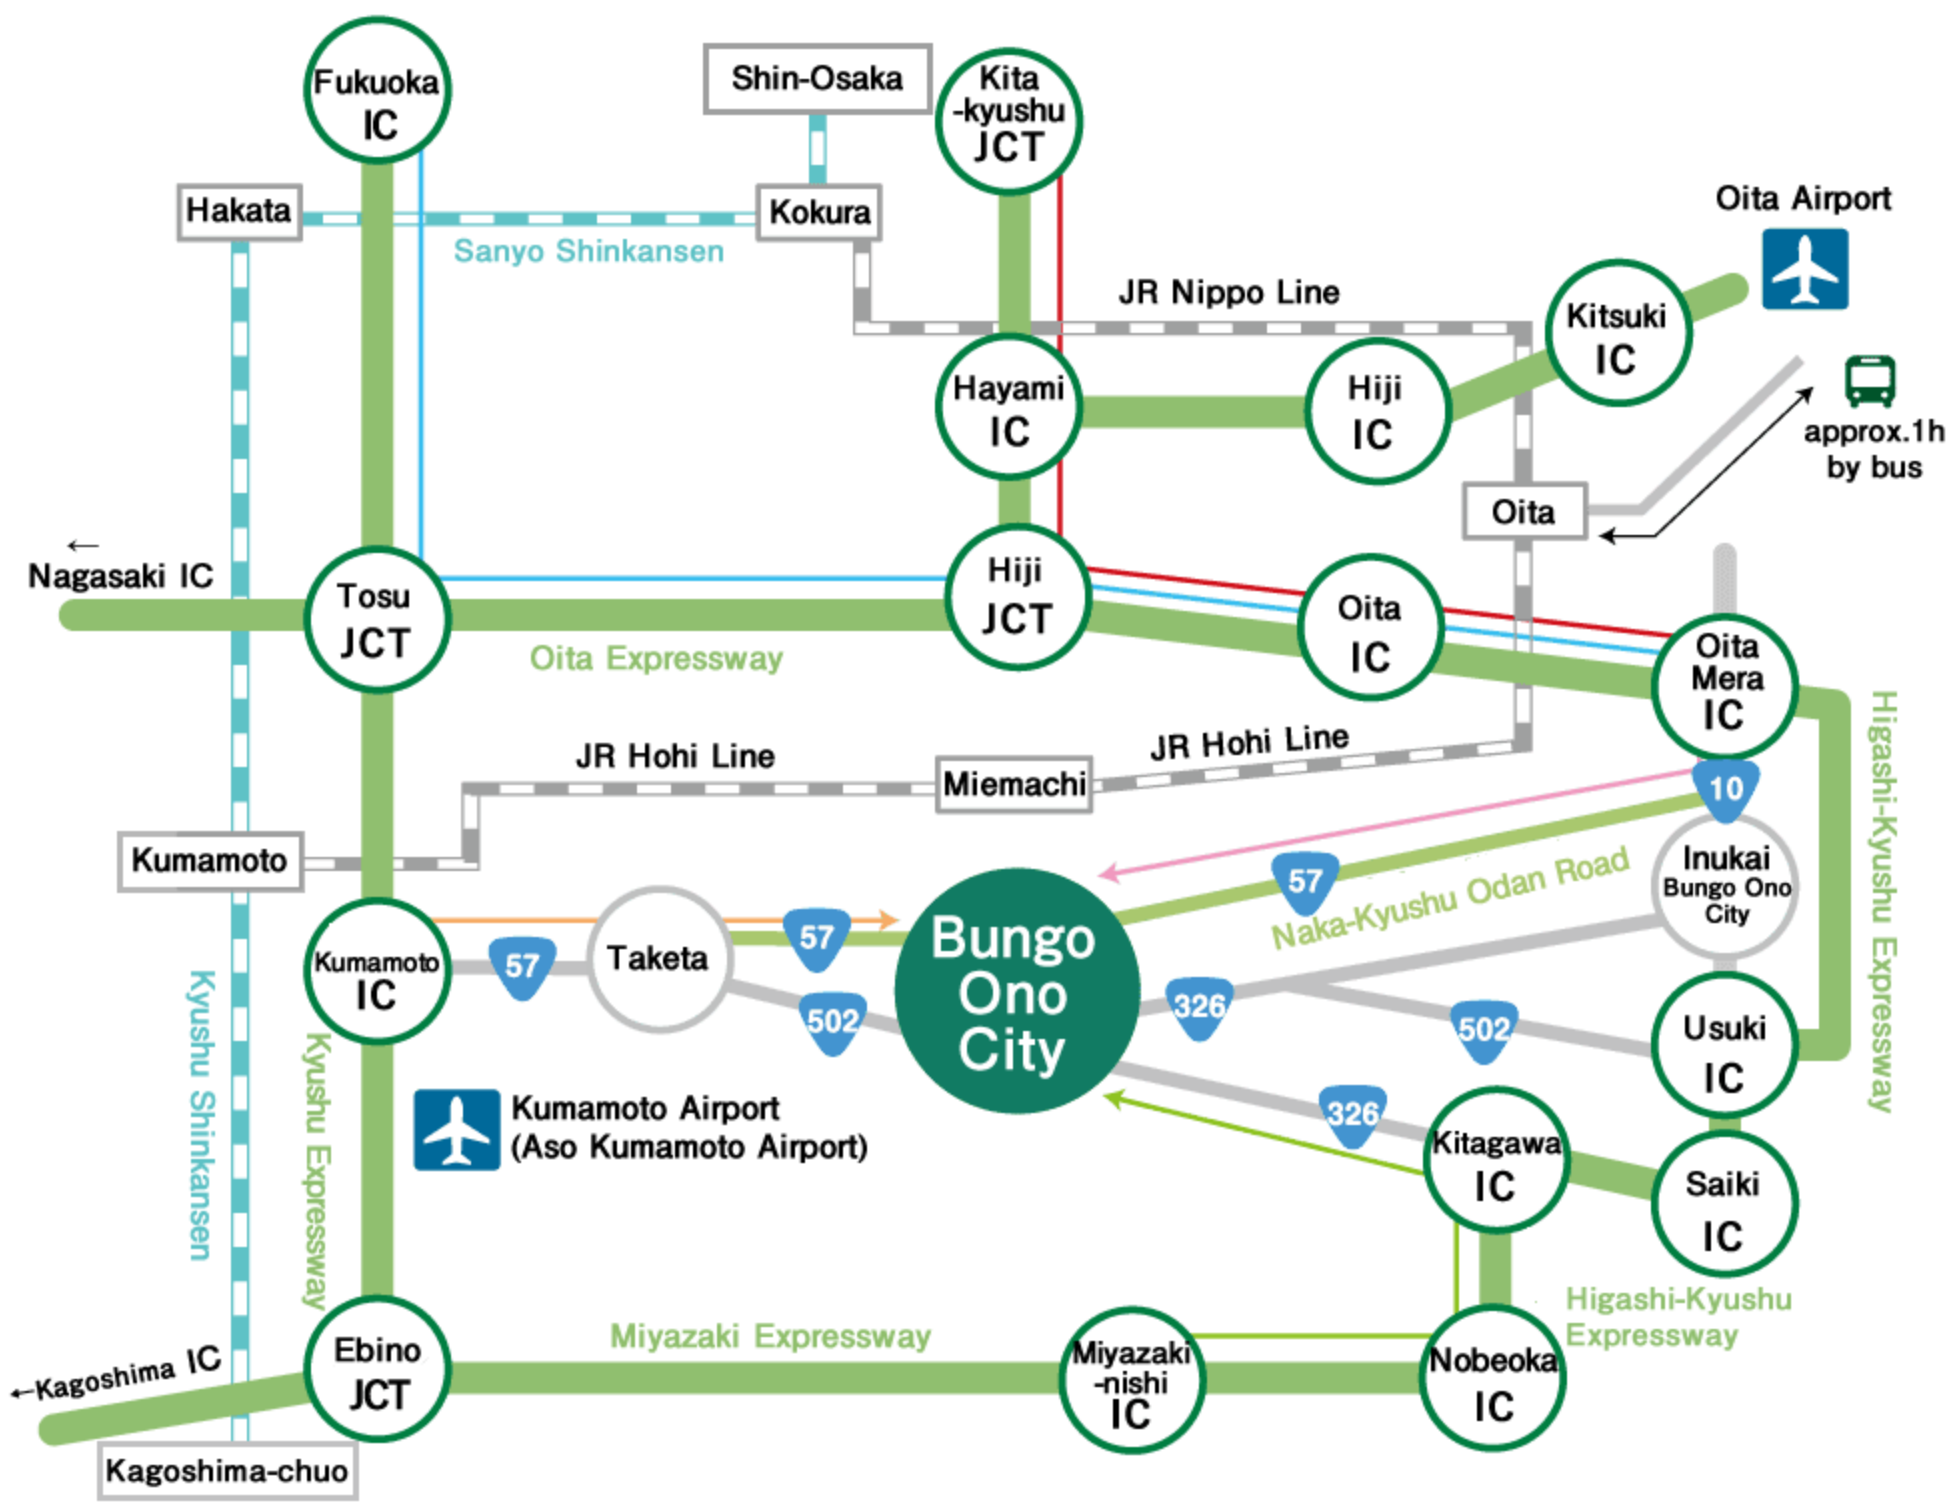

Access to Bungo Ono City

IC (interchange) is where you get on/off the expressway. JCT (junction) is where multiple expressways meet.

[Access PDF](#)

Bungoono City Hall
1200 Miemachi Ichiba, Bungoono,
Oita 879-7198

Directions

川澄化学工業
(株) 三重工場
Chemical plant

Via Public Transportation (Most of the attractions are located around Miemachi Station, and along the JR Hohi Line.)

By Car

Oita Bungoono Geopark Promotion Council

(Commerce and Tourism Division, Bungo Ono City)

1200 Miemachi-Ichiba, Bungo Ono City, Oita Prefecture 879-7198

[PAGE TOP](#)

@2021 Oita Bungoono Geopark