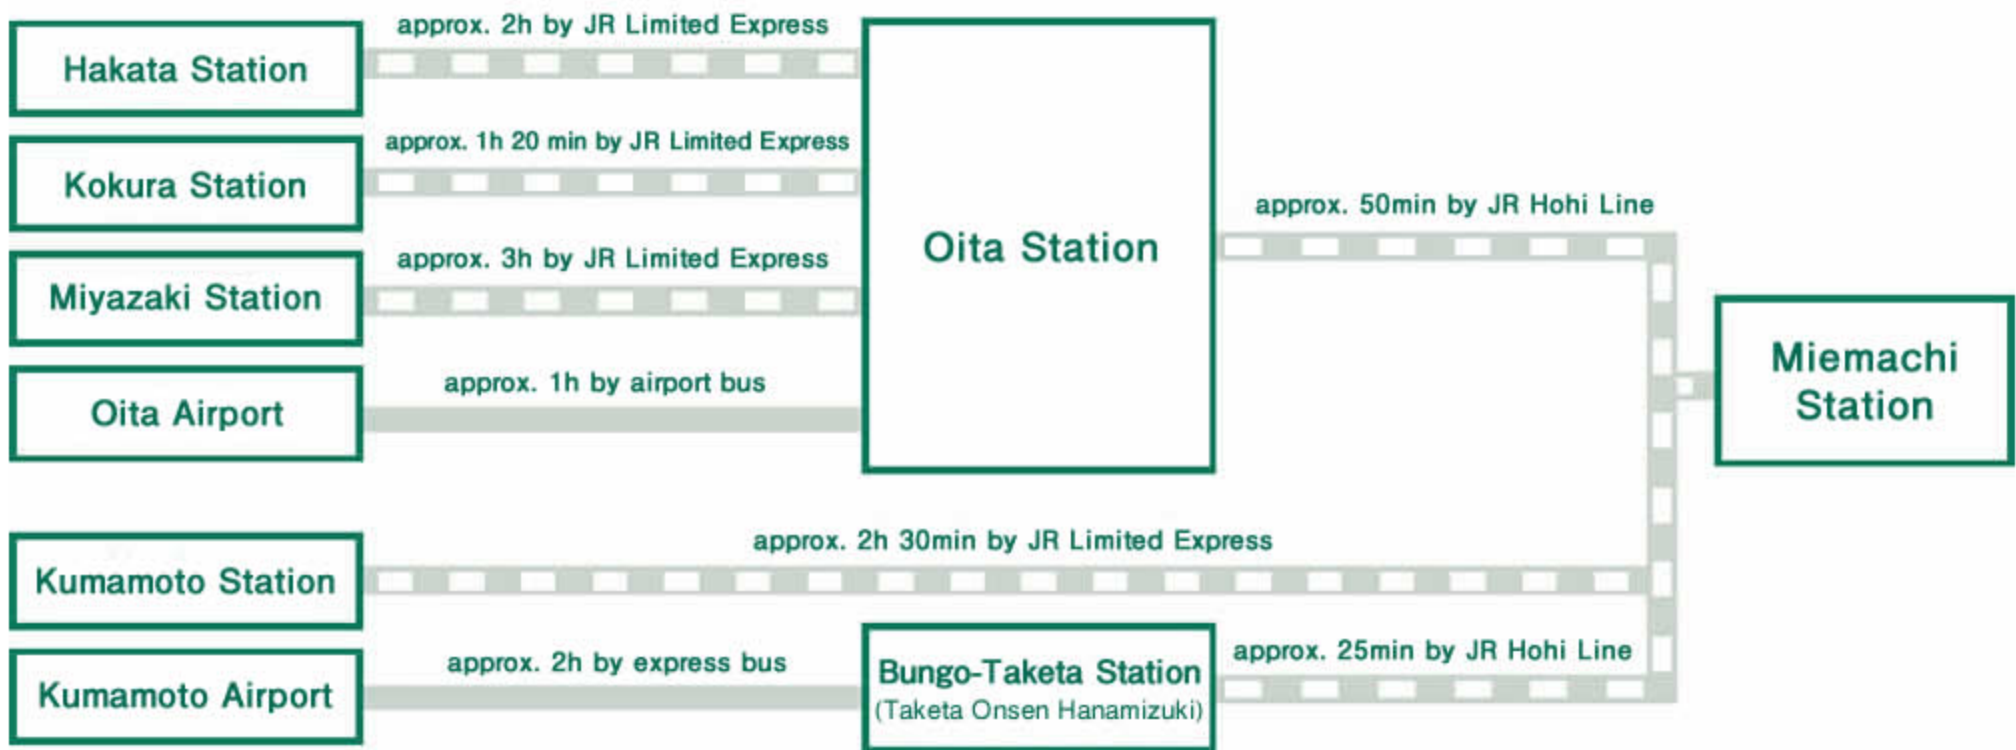

Access to Bungo Ono City

IC (interchange) is where you get on/off the expressway. JCT (junction) is where multiple expressways meet.

[Access PDF](#)

Bungoono City Hall
1200 Miemachi Ichiba, Bungoono,
Oita 879-7198

Directions

川澄化学工業
(株) 三重工場
Chemical plant

Via Public Transportation (Most of the attractions are located around Miemachi Station, and along the JR Hohi Line.)

By Car

Oita Bungoono Geopark Promotion Council