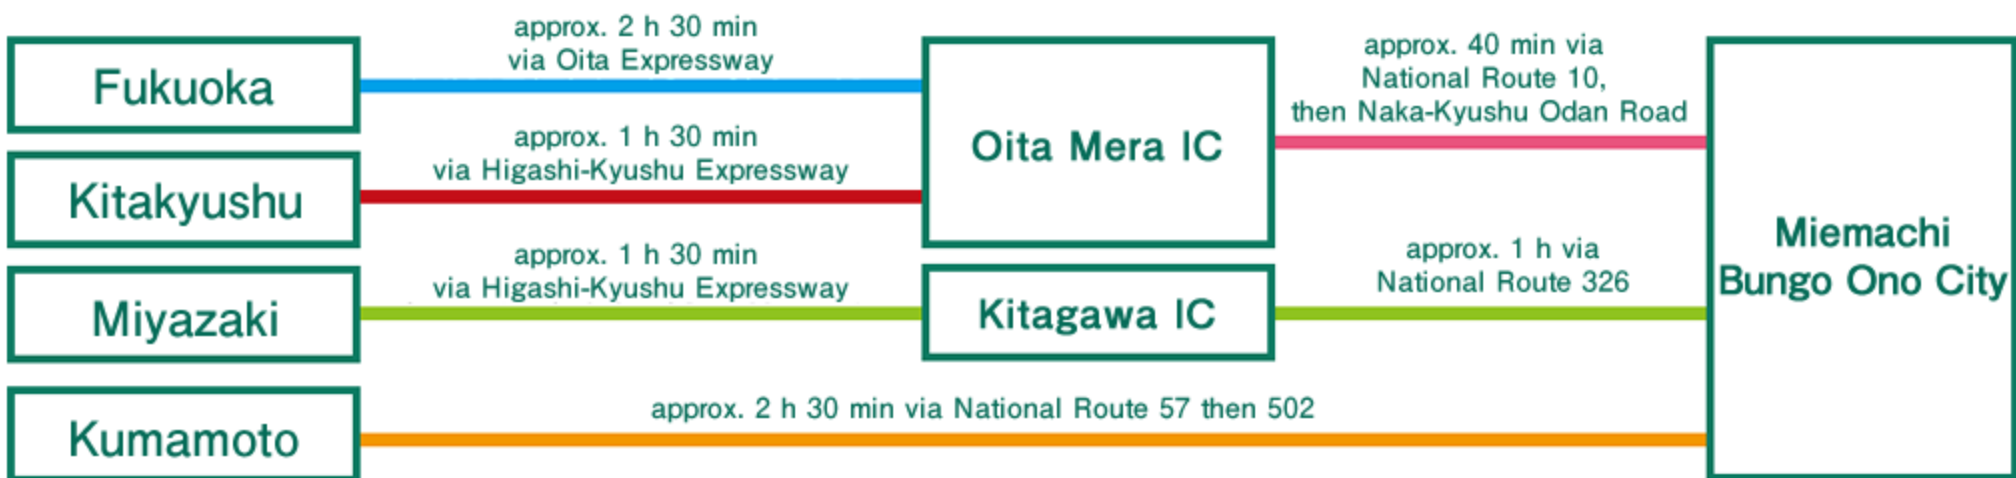

Access to Bungo Ono City

IC (interchange) is where you get on/off the expressway. JCT (junction) is where multiple expressways meet.

[Access PDF](#)

Bungoono City Hall
1200 Miemachi Ichiba, Bungoono,
Oita 879-7198

Directions

川澄化学工業
(株) 三重工場
Chemical plant

Via Public Transportation (Most of the attractions are located around Miemachi Station, and along the JR Hohi Line.)

By Car

Oita Bungoono Geopark Promotion Council